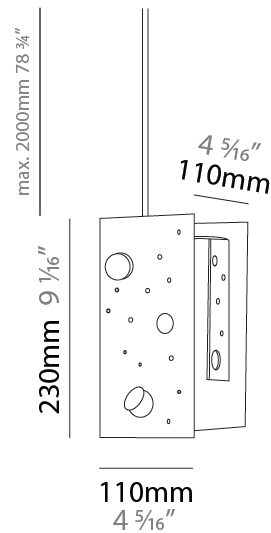

BUCHI VERTICAL SUSPENSION

D131595-

base number   Finish
Options

1. To build a product code in our configurator select the specify button on the base model # product page
2. To build a manual product code on this datasheet choose from the options listed below in blue font and add the suffix to the base model #

GENERAL

Series: Buchi
Subseries: Buchi Vertical
Partner: Knikerboker
Division: Design
Installation: Suspension
Product Type: Pendant
Mounting Location: Ceiling
Light Distribution: Direct

PHYSICAL

Shape: Abstract
Length (mm): 110
Length (in): 4 ⁵/₁₆
Width (mm): 110
Width (in): 4 ⁵/₁₆
Height (mm): 230
Height (in): 9 ¹/₁₆
Max. Overall Height (mm): 2230
Max. Overall Height (in): 87 ¹³/₁₆
[Fixture Finish: EWH / EBK / MAN / COF / PRD / SLF / GLF / CLF / BRL](#)
Fixture Material: Metal
Cable Details: 2000mm / 78 3/4" Cable

ELECTRICAL

Lamp Type: LED Retrofit
Input Wattage (W): 5
Bulb Included: Bulb Not Included
Lamp Base: E26
Dimming: Non-Dimming / Phase Dimming (120vac Only)
Input Voltage (V): 120Vac Direct Line

LED

CRI: >80 CRI

OPTICAL

RATINGS AND CERTIFICATIONS

Certified By: Certified for North American Standards
IP rating: IP20