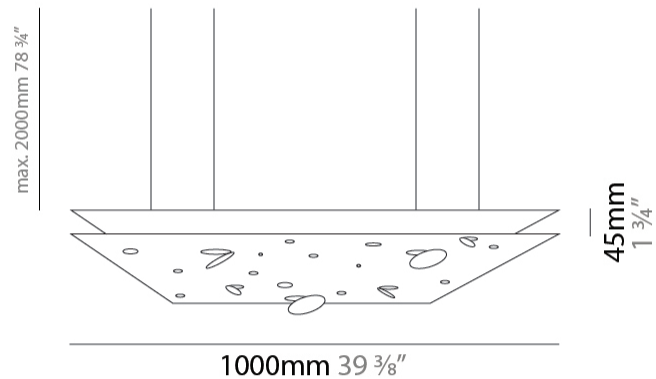

BUCHI HORIZONTAL SUSPENSION

D131599-

base number _____
Finish _____
Options _____

1. To build a product code in our configurator select the specify button on the base model # product page
2. To build a manual product code on this datasheet choose from the options listed below in blue font and add the suffix to the base model #

GENERAL

Series: Buchi
Subseries: Buchi Horizontal
Partner: Knikerboker
Division: Design
Installation: Suspension
Product Type: Pendant
Mounting Location: Ceiling
Light Distribution: Indirect

PHYSICAL

Shape: Abstract
Length (mm): 1000
Length (in): 39 ³/₈
Width (mm): 400
Width (in): 15 ³/₄
Height (mm): 45
Height (in): 1 ³/₄
Max. Overall Height (mm): 2045
Max. Overall Height (in): 80 ¹/₂
Fixture Finish: [EWH / EBK / MAN / COF / PRD / SLF / GLF / CLF / BRL](#)
Fixture Material: Aluminum
Cable Details: 2000mm / 78 3/4" Cable

ELECTRICAL

Lamp Type: LED
Input Wattage (W): 40
Dimming: Non-Dimming / Phase Dimming (120vac Only)
Driver Included: No
Driver Location: Remote
Driver Type: Constant Current - Universal
Driver Class: Class 2
Input Voltage (V): 120 - 277
Constant Current (MA): 500

LED

Color Temperature (°K): 3000
Max. Delivered Lumen (lm): 7800
CRI: >85 CRI
Lamp Life (hrs): 50000

OPTICAL

RATINGS AND CERTIFICATIONS

Certified By: Certified for North American Standards
IP rating: IP20