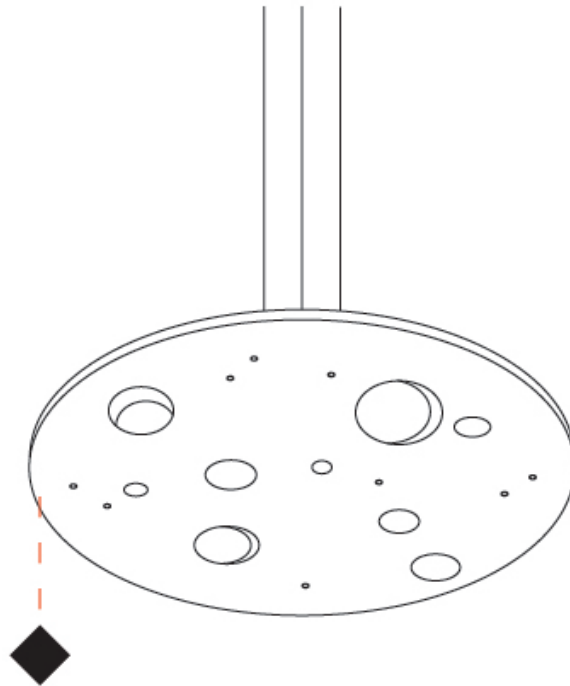

BUCHI HORIZONTAL SUSPENSION

D131600-

PROJECT

TYPE

SPECIFIER

QUANTITY

DATE