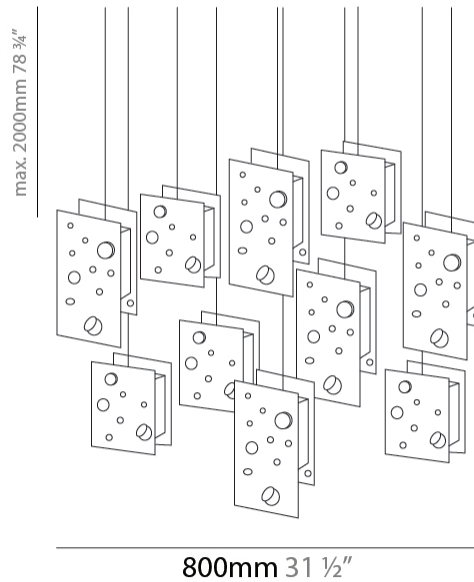

BUCHI VERTICAL SUSPENSION

D131597-

base number Finish
Options

1. To build a product code in our configurator select the specify button on the base model # product page
2. To build a manual product code on this datasheet choose from the options listed below in blue font and add the suffix to the base model #

GENERAL

Series: Buchi
Subseries: Buchi Vertical
Partner: Knikerboker
Division: Design
Installation: Suspension
Product Type: Pendant
Mounting Location: Ceiling
Light Distribution: Direct

PHYSICAL

Shape: Abstract
Length (mm): 800
Length (in): 31 1/2
Width (mm): 800
Width (in): 31 1/2
Height (mm): 2000
Height (in): 78 3/4
[Fixture Finish: EWH / EBK / MAN / COF / PRD / SLF / GLF / CLF / BRL](#)
Fixture Material: Metal
Cable Details: 2000mm / 78 3/4" Cable

ELECTRICAL

Lamp Type: LED Retrofit
Bulb Included: Bulb Not Included
Total Output Wattage (W): 50
Max. Wattage Per Lamp (W): 7
Lamp Base: E26
Dimming: Non-Dimming / Phase Dimming (120vac Only)
Input Voltage (V): 120Vac Direct Line

LED

CRI: >80 CRI

OPTICAL

RATINGS AND CERTIFICATIONS

Certified By: Certified for North American Standards
IP rating: IP20

PROJECT
TYPE
SPECIFIER
QUANTITY
DATE