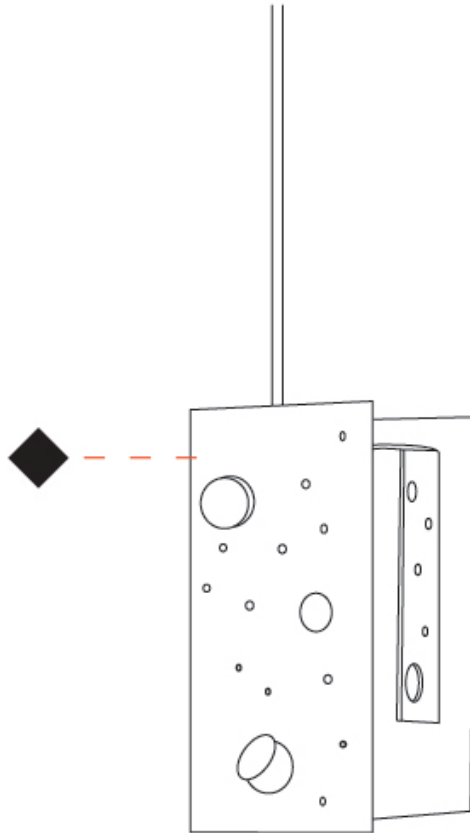

BUCHI VERTICAL SUSPENSION

D131595-

PROJECT

TYPE

SPECIFIER

QUANTITY

DATE

D