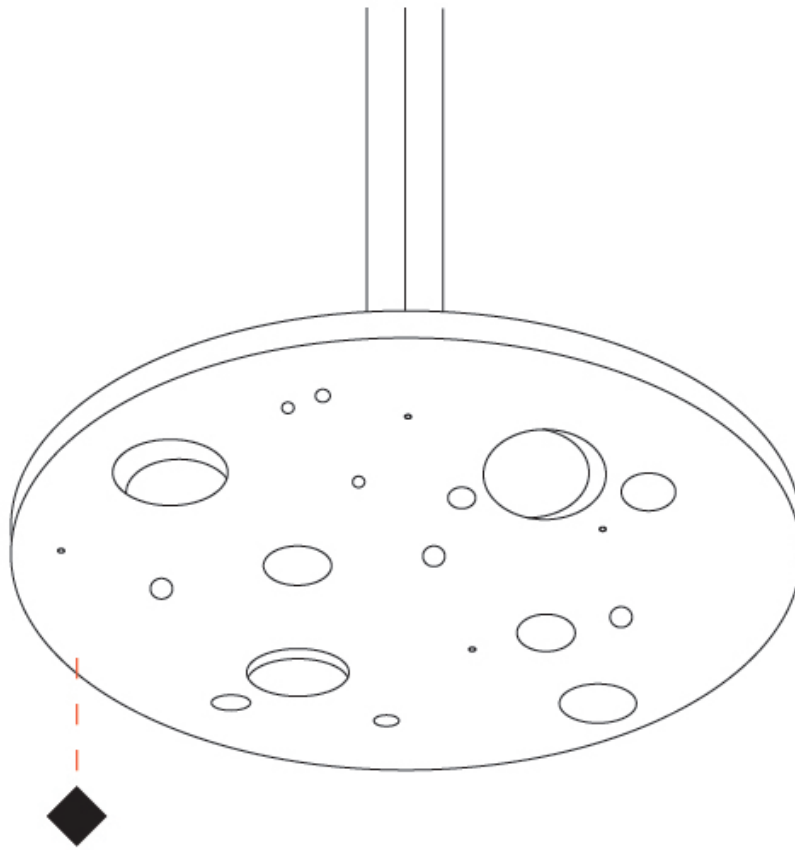

BUCHI HORIZONTAL SUSPENSION

D131602-

PROJECT

TYPE

SPECIFIER

QUANTITY

DATE

D