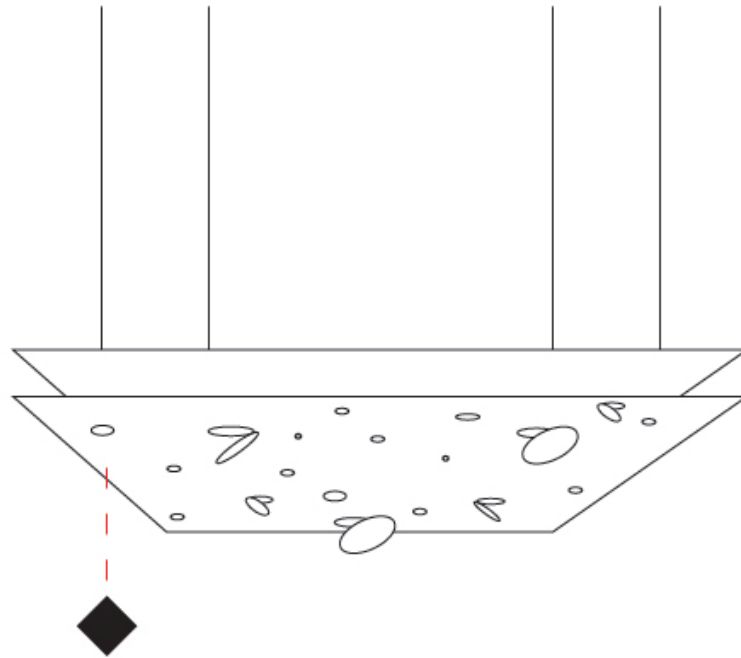

BUCHI HORIZONTAL SUSPENSION

D131598-

PROJECT

TYPE

SPECIFIER

QUANTITY

DATE

D