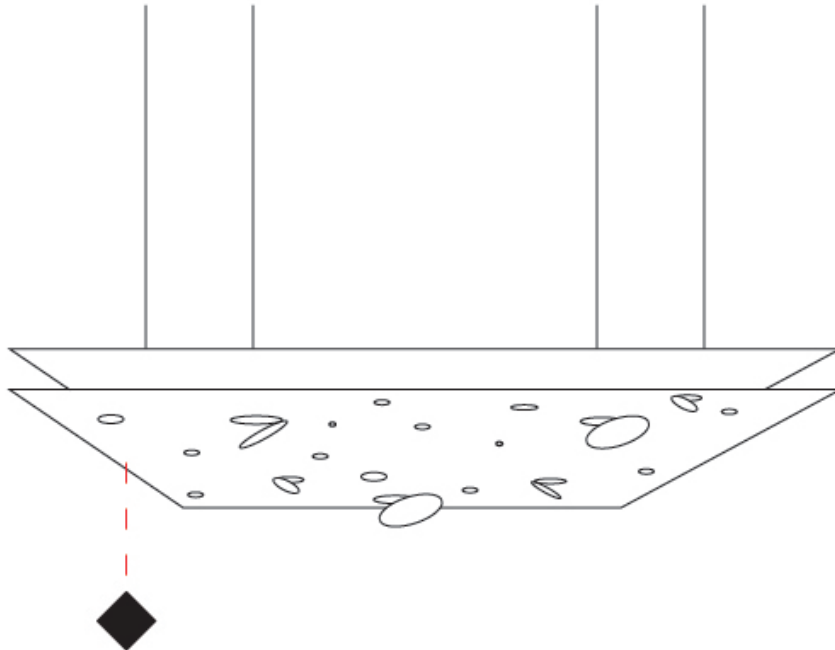

BUCHI HORIZONTAL SUSPENSION

D131599-

PROJECT

TYPE

SPECIFIER

QUANTITY

DATE

D